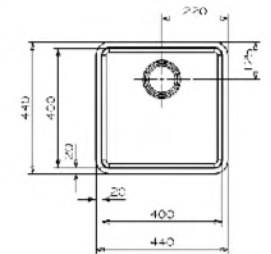

5 Years Warranty

OHIO 40 x 40

minimum cabinet : 450mm
 total dimension : 440 x 440mm
 sink unit dimension: 400 x 400mm
 depth : 180mm
 installation : integrated

Arctic White

Midnight Sky

OHIO 50 x 40

minimum cabinet : 600mm
 total dimension : 540 x 440mm
 sink unit dimension: 500 x 400mm
 depth : 200mm
 installation : integrated