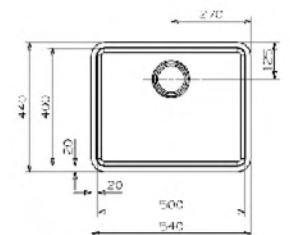

- Impact Resistance
- Scratch Resistance
- Taber Abrasion Resistance

* Regi Color sink colours available while stocks last.