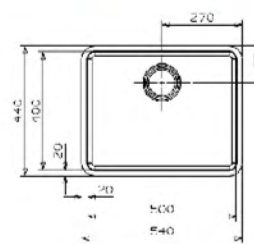

REGINOX
THE CROWN FOR YOUR KITCHEN

TEXAS 30 x 40

minimum cabinet : 400mm
total dimension : 340 x 440mm
sink unit dimension: 303 x 403mm
depth : 180mm
installation : integrated

TEXAS 40 x 40

minimum cabinet : 450mm
total dimension : 440 x 440mm
sink unit dimension: 403 x 403mm
depth : 180mm
installation : undermount

TEXAS 50 x 40

minimum cabinet : 600mm
total dimension : 540 x 440mm
sink unit dimension: 503 x 403mm
depth : 200mm
installation : undermount

ELITE COLLECTION

A kitchen unit from the Elite range is designed with a focus on design to boasts luxurious and modern look. This collection has the perfect combination of style, functionality and design to create a distinctive character. The exclusive finishes have been carried through right down to the finest details. The extremely beautiful collection of Elite sink accentuates the Reginox top collection as a result of its exceptional style.

KANSAS 50 x 40

minimum cabinet : 600mm
total dimension : 540 x 440mm
sink unit dimension: 500 x 400mm
depth : 250mm
installation : undermount

OHIO 40 x 40

minimum cabinet : 450mm
total dimension : 440 x 440mm
sink unit dimension: 400 x 400mm
depth : 180mm
installation : undermount

KANSAS 40 x 40

minimum cabinet : 450mm
total dimension : 440 x 440mm
sink unit dimension: 400 x 400mm
depth : 250mm
installation : undermount

OHIO 50 x 40

minimum cabinet : 600mm
total dimension : 540 x 440mm
sink unit dimension: 500 x 400mm
depth : 200mm
installation : undermount