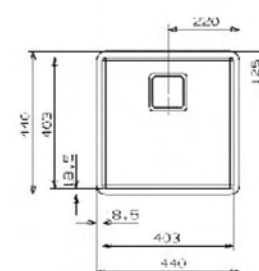

REGINOX
THE CROWN FOR YOUR KITCHEN

TEXAS 30 x 40

minimum cabinet : 400mm
total dimension : 340 x 440mm
sink unit dimension: 303 x 403mm
depth : 180mm
installation : integrated

TEXAS 40 x 40

minimum cabinet : 450mm
total dimension : 440 x 440mm
sink unit dimension: 403 x 403mm
depth : 180mm
installation : undermount

TEXAS 50 x 40

minimum cabinet : 600mm
total dimension : 540 x 440mm
sink unit dimension: 503 x 403mm
depth : 200mm
installation : undermount

ELITE COLLECTION

A kitchen unit from the Elite range is designed with a focus on design to boasts luxurious and modern look. This collection has the perfect combination of style, functionality and design to create a distinctive character. The exclusive finishes have been carried through right down to the finest details. The extremely beautiful collection of Elite sink accentuates the Reginox top collection as a result of its exceptional style.

KANSAS 50 x 40

minimum cabinet : 600mm
total dimension : 540 x 440mm
sink unit dimension: 500 x 400mm
depth : 250mm
installation : undermount

OHIO 40 x 40

minimum cabinet : 450mm
total dimension : 440 x 440mm
sink unit dimension: 400 x 400mm
depth : 180mm
installation : undermount

ONTARIO 40 x 40

minimum cabinet : 450mm
total dimension : 440 x 440mm
sink unit dimension: 400 x 400mm
depth : 190mm
installation : undermount

OHIO 80 x 42

minimum cabinet : 900mm
total dimension : 840 x 460mm
sink unit dimension: 800 x 420mm
depth : 220mm
installation : undermount