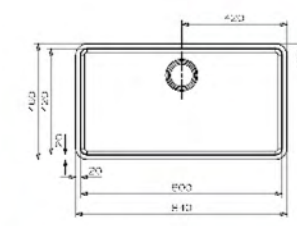

KANSAS 50 x 40

minimum cabinet : 600mm
total dimension : 540 x 440mm
sink unit dimension: 500 x 400mm
depth : 250mm
installation : undermount

OHIO 40 x 40

minimum cabinet : 450mm
total dimension : 440 x 440mm
sink unit dimension: 400 x 400mm
depth : 180mm
installation : undermount

KANSAS 40 x 40

minimum cabinet : 450mm
total dimension : 440 x 440mm
sink unit dimension: 400 x 400mm
depth : 250mm
installation : undermount

OHIO 50 x 40

minimum cabinet : 600mm
total dimension : 540 x 440mm
sink unit dimension: 500 x 400mm
depth : 200mm
installation : undermount

ONTARIO 40 x 40

minimum cabinet : 450mm
total dimension : 440 x 440mm
sink unit dimension: 400 x 400mm
depth : 190mm
installation : undermount

OHIO 80 x 42

minimum cabinet : 900mm
total dimension : 840 x 460mm
sink unit dimension: 800 x 420mm
depth : 220mm
installation : undermount

ONTARIO 40 x 40 + 40 x 40

minimum cabinet : 900mm
total dimension : 880 x 440mm
sink unit dimension: 400 x 400/400 x 400mm
depth : 190/190mm
installation : undermount