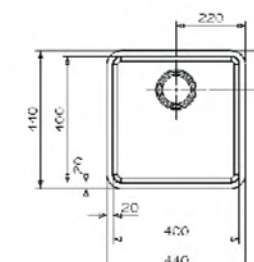

TEXAS 50 x 40

minimum cabinet : 600mm
total dimension : 540 x 440mm
sink unit dimension: 503 x 403mm
depth : 200mm
installation : undermount

ELITE COLLECTION

A kitchen unit from the Elite range is designed with a focus on design to boasts luxurious and modern look. This collection has the perfect combination of style, functionality and design to create a distinctive character. The exclusive finishes have been carried through right down to the finest details. The extremely beautiful collection of Elite sink accentuates the Reginox top collection as a result of its exceptional style.

KANSAS 50 x 40

minimum cabinet : 600mm
total dimension : 540 x 440mm
sink unit dimension: 500 x 400mm
depth : 250mm
installation : undermount

OHIO 40 x 40

minimum cabinet : 450mm
total dimension : 440 x 440mm
sink unit dimension: 400 x 400mm
depth : 180mm
installation : undermount

KANSAS 40 x 40

minimum cabinet : 450mm
total dimension : 440 x 440mm
sink unit dimension: 400 x 400mm
depth : 250mm
installation : undermount

OHIO 50 x 40

minimum cabinet : 600mm
total dimension : 540 x 440mm
sink unit dimension: 500 x 400mm
depth : 200mm
installation : undermount

ONTARIO 40 x 40

minimum cabinet : 450mm
total dimension : 440 x 440mm
sink unit dimension: 400 x 400mm
depth : 190mm
installation : undermount

OHIO 80 x 42

minimum cabinet : 900mm
total dimension : 840 x 460mm
sink unit dimension: 800 x 420mm
depth : 220mm
installation : undermount