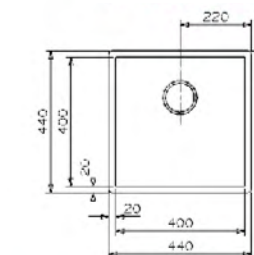

KANSAS 50 x 40

minimum cabinet : 600mm
total dimension : 540 x 440mm
sink unit dimension: 500 x 400mm
depth : 250mm
installation : undermount

OHIO 40 x 40

minimum cabinet : 450mm
total dimension : 440 x 440mm
sink unit dimension: 400 x 400mm
depth : 180mm
installation : undermount

KANSAS 40 x 40

minimum cabinet : 450mm
total dimension : 440 x 440mm
sink unit dimension: 400 x 400mm
depth : 250mm
installation : undermount

OHIO 50 x 40

minimum cabinet : 600mm
total dimension : 540 x 440mm
sink unit dimension: 500 x 400mm
depth : 200mm
installation : undermount

ONTARIO 40 x 40

minimum cabinet : 450mm
total dimension : 440 x 440mm
sink unit dimension: 400 x 400mm
depth : 190mm
installation : undermount

OHIO 80 x 42

minimum cabinet : 900mm
total dimension : 840 x 460mm
sink unit dimension: 800 x 420mm
depth : 220mm
installation : undermount

ONTARIO 40 x 40 + 40 x 40

minimum cabinet : 900mm
total dimension : 880 x 440mm
sink unit dimension: 400 x 400/400 x 400mm
depth : 190/190mm
installation : undermount