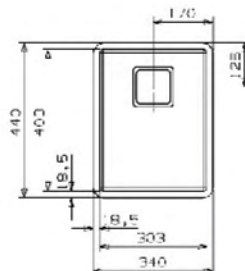

REGINOX
THE CROWN FOR YOUR KITCHEN

TEXAS 30 x 40

minimum cabinet : 400mm
total dimension : 340 x 440mm
sink unit dimension: 303 x 403mm
depth : 180mm
installation : integrated

TEXAS 40 x 40

minimum cabinet : 450mm
total dimension : 440 x 440mm
sink unit dimension: 403 x 403mm
depth : 180mm
installation : undermount

TEXAS 50 x 40

minimum cabinet : 600mm
total dimension : 540 x 440mm
sink unit dimension: 503 x 403mm
depth : 200mm
installation : undermount

ELITE COLLECTION

A kitchen unit from the Elite range is designed with a focus on design to boasts luxurious and modern look. This collection has the perfect combination of style, functionality and design to create a distinctive character. The exclusive finishes have been carried through right down to the finest details. The extremely beautiful collection of Elite sink accentuates the Reginox top collection as a result of its exceptional style.

KANSAS 50 x 40

minimum cabinet : 600mm
total dimension : 540 x 440mm
sink unit dimension: 500 x 400mm
depth : 250mm
installation : undermount

OHIO 40 x 40

minimum cabinet : 450mm
total dimension : 440 x 440mm
sink unit dimension: 400 x 400mm
depth : 180mm
installation : undermount

ONTARIO 40 x 40 + 40 x 40

minimum cabinet : 900mm
total dimension : 880 x 440mm
sink unit dimension: 400 x 400/400 x 400mm
depth : 190/190mm
installation : undermount