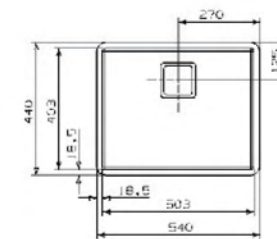

REGINOX
THE CROWN FOR YOUR KITCHEN

TEXAS 30 x 40

minimum cabinet : 400mm
total dimension : 340 x 440mm
sink unit dimension: 303 x 403mm
depth : 180mm
installation : integrated

TEXAS 40 x 40

minimum cabinet : 450mm
total dimension : 440 x 440mm
sink unit dimension: 403 x 403mm
depth : 180mm
installation : undermount

TEXAS 50 x 40

minimum cabinet : 600mm
total dimension : 540 x 440mm
sink unit dimension: 503 x 403mm
depth : 200mm
installation : undermount

ELITE COLLECTION

A kitchen unit from the Elite range is designed with a focus on design to boasts luxurious and modern look. This collection has the perfect combination of style, functionality and design to create a distinctive character. The exclusive finishes have been carried through right down to the finest details. The extremely beautiful collection of Elite sink accentuates the Reginox top collection as a result of its exceptional style.

KANSAS 50 x 40

minimum cabinet : 600mm
total dimension : 540 x 440mm
sink unit dimension: 500 x 400mm
depth : 250mm
installation : undermount

OHIO 40 x 40

minimum cabinet : 450mm
total dimension : 440 x 440mm
sink unit dimension: 400 x 400mm
depth : 180mm
installation : undermount

ONTARIO 40 x 40

minimum cabinet : 450mm
total dimension : 440 x 440mm
sink unit dimension: 400 x 400mm
depth : 190mm
installation : undermount

OHIO 80 x 42

minimum cabinet : 900mm
total dimension : 840 x 460mm
sink unit dimension: 800 x 420mm
depth : 220mm
installation : undermount