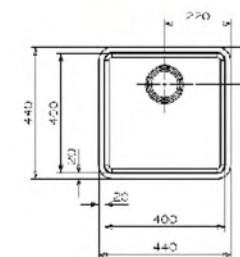

REGINOX
THE CROWN FOR YOUR KITCHEN

TEXAS 30 x 40

minimum cabinet : 400mm
total dimension : 340 x 440mm
sink unit dimension: 303 x 403mm
depth : 180mm
installation : integrated

TEXAS 40 x 40

minimum cabinet : 450mm
total dimension : 440 x 440mm
sink unit dimension: 403 x 403mm
depth : 180mm
installation : undermount

TEXAS 50 x 40

minimum cabinet : 600mm
total dimension : 540 x 440mm
sink unit dimension: 503 x 403mm
depth : 200mm
installation : undermount

ELITE COLLECTION

A kitchen unit from the Elite range is designed with a focus on design to boasts luxurious and modern look. This collection has the perfect combination of style, functionality and design to create a distinctive character. The exclusive finishes have been carried through right down to the finest details. The extremely beautiful collection of Elite sink accentuates the Reginox top collection as a result of its exceptional style.

KANSAS 50 x 40

minimum cabinet : 600mm
total dimension : 540 x 440mm
sink unit dimension: 500 x 400mm
depth : 250mm
installation : undermount

OHIO 40 x 40

minimum cabinet : 450mm
total dimension : 440 x 440mm
sink unit dimension: 400 x 400mm
depth : 180mm
installation : undermount

KANSAS 40 x 40

minimum cabinet : 450mm
total dimension : 440 x 440mm
sink unit dimension: 400 x 400mm
depth : 250mm
installation : undermount

OHIO 50 x 40

minimum cabinet : 600mm
total dimension : 540 x 440mm
sink unit dimension: 500 x 400mm
depth : 200mm
installation : undermount