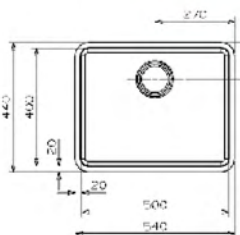

TEXAS 50 x 40

minimum cabinet : 600mm
total dimension : 540 x 440mm
sink unit dimension: 503 x 403mm
depth : 200mm
installation : undermount

ELITE COLLECTION

A kitchen unit from the Elite range is designed with a focus on design to boasts luxurious and modern look. This collection has the perfect combination of style, functionality and design to create a distinctive character. The exclusive finishes have been carried through right down to the finest details. The extremely beautiful collection of Elite sink accentuates the Reginox top collection as a result of its exceptional style.

KANSAS 50 x 40

minimum cabinet : 600mm
total dimension : 540 x 440mm
sink unit dimension: 500 x 400mm
depth : 250mm
installation : undermount

OHIO 40 x 40

minimum cabinet : 450mm
total dimension : 440 x 440mm
sink unit dimension: 400 x 400mm
depth : 180mm
installation : undermount

KANSAS 40 x 40

minimum cabinet : 450mm
total dimension : 440 x 440mm
sink unit dimension: 400 x 400mm
depth : 250mm
installation : undermount

OHIO 50 x 40

minimum cabinet : 600mm
total dimension : 540 x 440mm
sink unit dimension: 500 x 400mm
depth : 200mm
installation : undermount

ONTARIO 40 x 40

minimum cabinet : 450mm
total dimension : 440 x 440mm
sink unit dimension: 400 x 400mm
depth : 190mm
installation : undermount

OHIO 80 x 42

minimum cabinet : 900mm
total dimension : 840 x 460mm
sink unit dimension: 800 x 420mm
depth : 220mm
installation : undermount