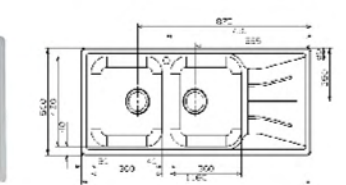

DIPLOMAT 10 LUX

minimum cabinet : 500mm
total dimension : 860 x 500mm
sink unit dimension: 360 x 420mm
depth : 180mm
installation : inset

DIPLOMAT 20 LUX

minimum cabinet : 900mm
total dimension : 860 x 500mm
sink unit dimension: 360 x 420/360 x 420mm
depth : 180/180mm
installation : inset

DIPLOMAT 30 LUX

minimum cabinet : 900mm
total dimension : 1160 x 500mm
sink unit dimension: 360 x 420/360 x 420mm
depth : 180/180mm
installation : inset

IB 4040

minimum cabinet : 450mm
total dimension : 440 x 440mm
sink unit dimension: 400 x 400mm
depth : 200mm
installation : undermount

IB 5040

minimum cabinet : 600mm
total dimension : 545 x 445mm
sink unit dimension: 500 x 400mm
depth : 200mm
installation : undermount

HALIFAX

minimum cabinet : 800mm
total dimension : 790 x 445mm
sink unit dimension: 356 x 405/356 x 405mm
depth : 200/200mm
installation : undermount