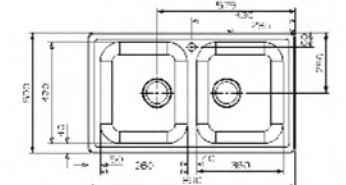

DIPLOMAT 10 LUX

minimum cabinet : 500mm
total dimension : 860 x 500mm
sink unit dimension: 360 x 420mm
depth : 180mm
installation : inset

DIPLOMAT 20 LUX

minimum cabinet : 900mm
total dimension : 860 x 500mm
sink unit dimension: 360 x 420/360 x 420mm
depth : 180/180mm
installation : inset

DIPLOMAT 30 LUX

minimum cabinet : 900mm
total dimension : 1160 x 500mm
sink unit dimension: 360 x 420/360 x 420mm
depth : 180/180mm
installation : inset

IB 4040

minimum cabinet : 450mm
total dimension : 440 x 440mm
sink unit dimension: 400 x 400mm
depth : 200mm
installation : undermount

IB 5040

minimum cabinet : 600mm
total dimension : 545 x 445mm
sink unit dimension: 500 x 400mm
depth : 200mm
installation : undermount

HALIFAX

minimum cabinet : 800mm
total dimension : 790 x 445mm
sink unit dimension: 356 x 405/356 x 405mm
depth : 200/200mm
installation : undermount