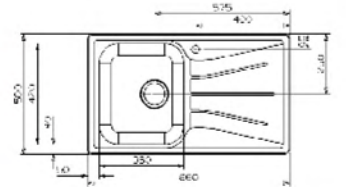

DIPLOMAT 10 LUX

minimum cabinet : 500mm
total dimension : 860 x 500mm
sink unit dimension: 360 x 420mm
depth : 180mm
installation : inset

DIPLOMAT 20 LUX

minimum cabinet : 900mm
total dimension : 860 x 500mm
sink unit dimension: 360 x 420/360 x 420mm
depth : 180/180mm
installation : inset

DIPLOMAT 30 LUX

minimum cabinet : 900mm
total dimension : 1160 x 500mm
sink unit dimension: 360 x 420/360 x 420mm
depth : 180/180mm
installation : inset

IB 4040

minimum cabinet : 450mm
total dimension : 440 x 440mm
sink unit dimension: 400 x 400mm
depth : 200mm
installation : undermount

IB 5040

minimum cabinet : 600mm
total dimension : 545 x 445mm
sink unit dimension: 500 x 400mm
depth : 200mm
installation : undermount

HALIFAX

minimum cabinet : 800mm
total dimension : 790 x 445mm
sink unit dimension: 356 x 405/356 x 405mm
depth : 200/200mm
installation : undermount