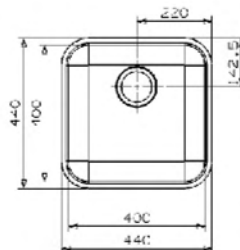

DIPLOMAT 10 LUX

minimum cabinet : 500mm
total dimension : 860 x 500mm
sink unit dimension: 360 x 420mm
depth : 180mm
installation : inset

DIPLOMAT 20 LUX

minimum cabinet : 900mm
total dimension : 860 x 500mm
sink unit dimension: 360 x 420/360 x 420mm
depth : 180/180mm
installation : inset

DIPLOMAT 30 LUX

minimum cabinet : 900mm
total dimension : 1160 x 500mm
sink unit dimension: 360 x 420/360 x 420mm
depth : 180/180mm
installation : inset

IB 4040

minimum cabinet : 450mm
total dimension : 440 x 440mm
sink unit dimension: 400 x 400mm
depth : 200mm
installation : undermount

IB 5040

minimum cabinet : 600mm
total dimension : 545 x 445mm
sink unit dimension: 500 x 400mm
depth : 200mm
installation : undermount

HALIFAX

minimum cabinet : 800mm
total dimension : 790 x 445mm
sink unit dimension: 356 x 405/356 x 405mm
depth : 200/200mm
installation : undermount