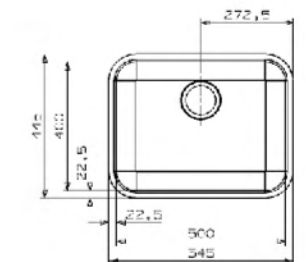

DIPLOMAT 10 LUX

minimum cabinet : 500mm
total dimension : 860 x 500mm
sink unit dimension: 360 x 420mm
depth : 180mm
installation : inset

DIPLOMAT 20 LUX

minimum cabinet : 900mm
total dimension : 860 x 500mm
sink unit dimension: 360 x 420/360 x 420mm
depth : 180/180mm
installation : inset

DIPLOMAT 30 LUX

minimum cabinet : 900mm
total dimension : 1160 x 500mm
sink unit dimension: 360 x 420/360 x 420mm
depth : 180/180mm
installation : inset

IB 4040

minimum cabinet : 450mm
total dimension : 440 x 440mm
sink unit dimension: 400 x 400mm
depth : 200mm
installation : undermount

IB 5040

minimum cabinet : 600mm
total dimension : 545 x 445mm
sink unit dimension: 500 x 400mm
depth : 200mm
installation : undermount

HALIFAX

minimum cabinet : 800mm
total dimension : 790 x 445mm
sink unit dimension: 356 x 405/356 x 405mm
depth : 200/200mm
installation : undermount