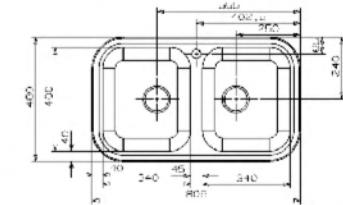

REGENT 10 LUX

minimum cabinet : 450mm
total dimension : 805 x 480mm
sink unit dimension: 340 x 400mm
depth : 170mm
installation : inset

REGENT 20 LUX

minimum cabinet : 800mm
total dimension : 805 x 480mm
sink unit dimension: 340 x 400/340 x 400mm
depth : 170/170mm
installation : inset

REGENT 25 LUX

minimum cabinet : 800mm
total dimension : 1190 x 480mm
sink unit dimension: 400 x 400/280 x 400mm
depth : 170/130mm
installation : inset

REGENT 30 LUX

minimum cabinet : 800mm
total dimension : 1190 x 480mm
sink unit dimension: 340 x 400/340 x 400mm
depth : 170/170mm
installation : inset