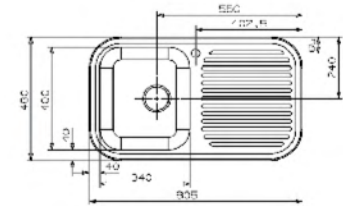

REGENT 10 LUX

minimum cabinet : 450mm
total dimension : 805 x 480mm
sink unit dimension: 340 x 400mm
depth : 170mm
installation : inset

REGENT 20 LUX

minimum cabinet : 800mm
total dimension : 805 x 480mm
sink unit dimension: 340 x 400/340 x 400mm
depth : 170/170mm
installation : inset

REGENT 25 LUX

minimum cabinet : 800mm
total dimension : 1190 x 480mm
sink unit dimension: 400 x 400/280 x 400mm
depth : 170/130mm
installation : inset

REGENT 30 LUX

minimum cabinet : 800mm
total dimension : 1190 x 480mm
sink unit dimension: 340 x 400/340 x 400mm
depth : 170/170mm
installation : inset