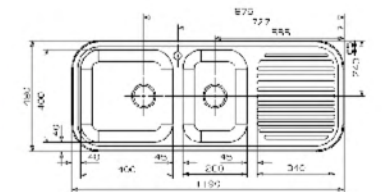

REGENT 10 LUX

minimum cabinet : 450mm
total dimension : 805 x 480mm
sink unit dimension: 340 x 400mm
depth : 170mm
installation : inset

REGENT 20 LUX

minimum cabinet : 800mm
total dimension : 805 x 480mm
sink unit dimension: 340 x 400/340 x 400mm
depth : 170/170mm
installation : inset

REGENT 25 LUX

minimum cabinet : 800mm
total dimension : 1190 x 480mm
sink unit dimension: 400 x 400/280 x 400mm
depth : 170/130mm
installation : inset

REGENT 30 LUX

minimum cabinet : 800mm
total dimension : 1190 x 480mm
sink unit dimension: 340 x 400/340 x 400mm
depth : 170/170mm
installation : inset